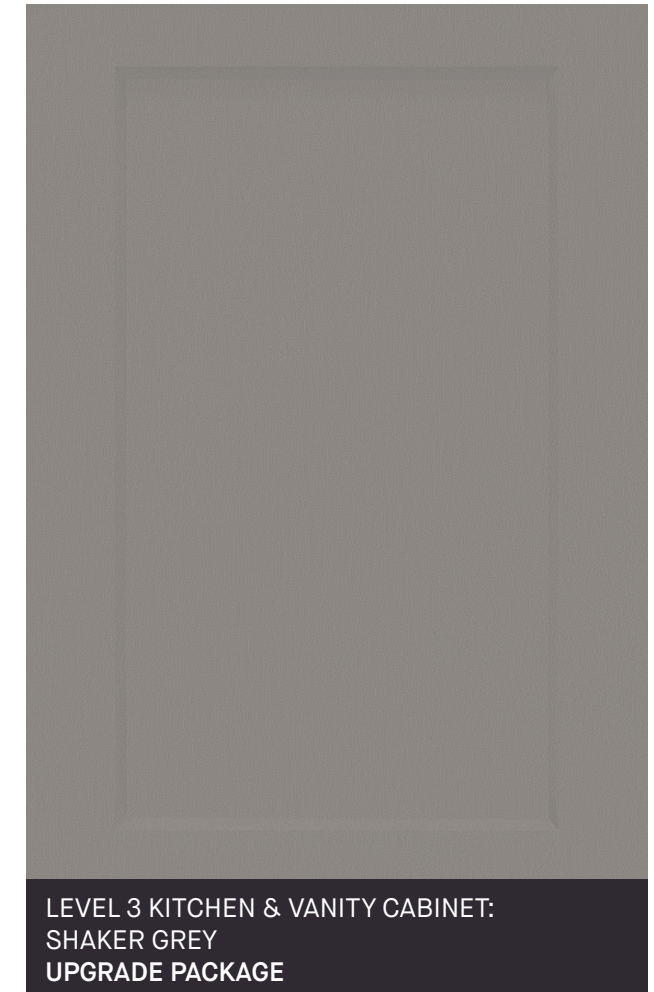

kitchen, cabinet & backsplash inspiration

More finish options are available at our Design Centre. You will be able to choose from a wide variety of options at your Personal Design Appointment after purchasing.

Please contact a Sales Representative to view all finishes.