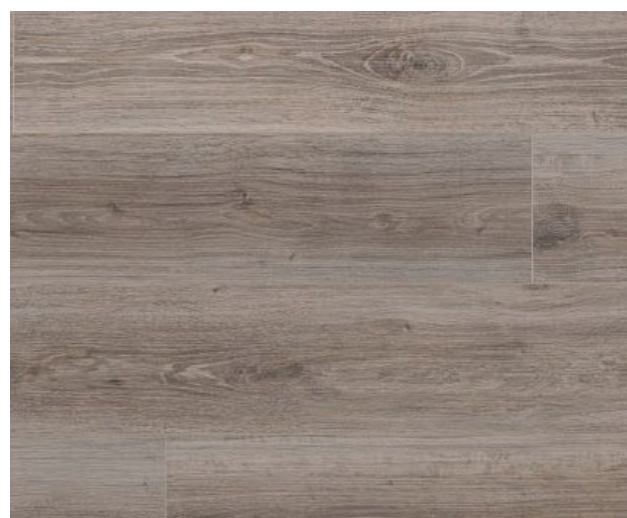

flooring inspiration

More finish options are available at our Design Centre. You will be able to choose from a wide variety of options at your Personal Design Appointment after purchasing.

LAMINATE FLOORING: EASTERN BOREAL
STANDARD PACKAGE

LAMINATE FLOORING: NORTHERN CORDILLERA
STANDARD PACKAGE

HARDWOOD FLOORING LEVEL 5:
NAUTILUS WHITE OAK 5"
UPGRADE PACKAGE

HARDWOOD FLOORING LEVEL 4:
OPHELIA OAK 5"
UPGRADE PACKAGE

Please contact a Sales Representative to view all finishes.